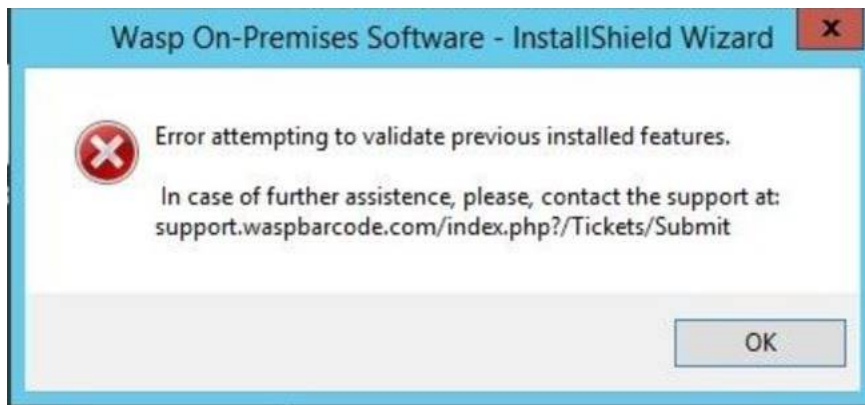

Cause

SQL Server or SQL Compact setup hangs forcing a reboot of the machine. Sometimes the SQL Server process is very very slow starting up for the first time.

Resolution

As a workaround use Regedit to delete the Wasp tree under HKLM then reinstall successfully.